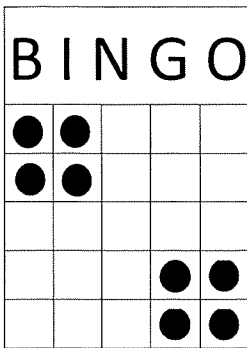

10PM Session- Friday & Saturday

PACKAGES SELL FOR $14 AND INCLUDE ALL MAIN GAMES.
PROGRESSIVE GAMES 4 & 9 SOLD SEPERATELY

GAME 1 $2 PER CARD
BLUE BORDER (3 ON 1)
DOUBLE STAMPS-
ANY CORNER
PRIZE 70% OF SALES