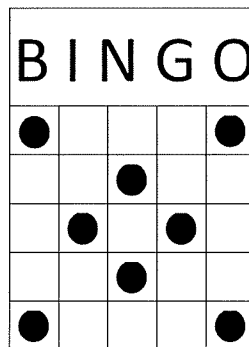

GAME 8 $2 PER CARD
OLIVE BORDER/OLIVE TINT (3 ON 1)
SMALL DIAMOND & 4 CORNERS-
AS SHOWN
PRIZE 70% OF SALES