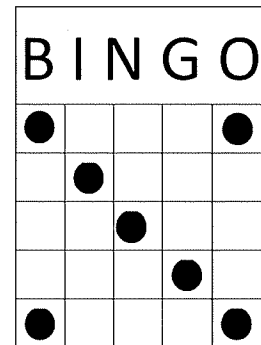

**GAME 2** \$2 PER CARD  
 ORANGE BORDER (3 ON 1)  
 B & O BINGO  
 PRIZE 70% OF SALES

**GAME 3** \$2 PER CARD  
 GREEN BORDER (3 ON 1)  
 CRAZY PYRAMID-  
 ANY DIRECTION  
 PRIZE 70% OF SALES

**GAME 4** \$3 PER CARD  
 AQUA BORDER (3 ON 1)  
 PROGRESSIVE 'TIC TAC TOE' -AS SHOWN.  
 STARTS AT 35#S FOR \$100 AND  
 INCREASES ONE NUMBER EVERY OTHER  
 SESSION AND 25% OF SALES PER SESSION.  
 CONSOLATION 50% OF SALES

**GAME 5** \$2 PER CARD  
 YELLOW BORDER (3 ON 1)  
 DOUBLE V-  
 ANY DIRECTION  
 PRIZE 70% OF SALES

**GAME 6** \$2 PER CARD  
 PINK BORDER (3 ON 1)  
 DIAGONAL AND CORNERS-  
 EITHER DIRECTION  
 PRIZE 70% OF SALES