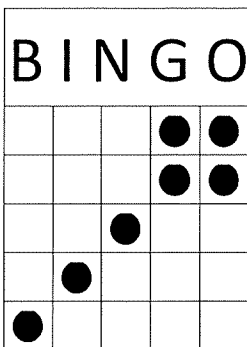

**GAME 2** \$2 PER CARD  
 ORANGE BORDER (3 ON 1)  
 B & O BINGO  
 PRIZE 70% OF SALES

**GAME 3** \$2 PER CARD  
 GREEN BORDER (3 ON 1)  
 CRAZY PYRAMID-  
 ANY DIRECTION  
 PRIZE 70% OF SALES

**GAME 4** \$3 PER CARD  
 AQUA BORDER (3 ON 1)  
 PROGRESSIVE 'TIC TAC TOE' -AS SHOWN.  
 STARTS AT 35#S FOR \$100 AND  
 INCREASES ONE NUMBER EVERY OTHER  
 SESSION AND 25% OF SALES PER SESSION.  
 CONSOLATION 50% OF SALES

**GAME 5** \$2 PER CARD  
 YELLOW BORDER (3 ON 1)  
 DOUBLE V-  
 ANY DIRECTION  
 PRIZE 70% OF SALES

**GAME 6** \$2 PER CARD  
 PINK BORDER (3 ON 1)  
 DIAGONAL AND CORNERS-  
 EITHER DIRECTION  
 PRIZE 70% OF SALES