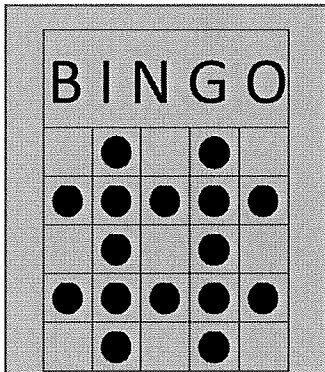

# 10PM Session- Friday & Saturday

PACKAGES SELL FOR \$14 AND INCLUDE ALL MAIN GAMES.  
 PROGRESSIVE GAMES 4 & 9 SOLD SEPERATELY

**GAME 1** \$2 PER CARD  
 BLUE BORDER (3 ON 1)  
 DOUBLE STAMPS-  
 ANY CORNER  
 PRIZE 70% OF SALES

**GAME 2** \$2 PER CARD  
 ORANGE BORDER (3 ON 1)  
 B & O BINGO  
 PRIZE 70% OF SALES

**GAME 3** \$2 PER CARD  
 GREEN BORDER (3 ON 1)  
 CRAZY PYRAMID-  
 ANY DIRECTION  
 PRIZE 70% OF SALES

**GAME 4** \$3 PER CARD  
 AQUA BORDER (3 ON 1)  
 PROGRESSIVE 'TIC TAC TOE' -AS SHOWN.  
 STARTS AT 35#S FOR \$100 AND  
 INCREASES ONE NUMBER EVERY OTHER  
 SESSION AND 25% OF SALES PER SESSION.  
 CONSOLATION 50% OF SALES

**GAME 5** \$2 PER CARD  
 YELLOW BORDER (3 ON 1)  
 DOUBLE V-  
 ANY DIRECTION  
 PRIZE 70% OF SALES

**GAME 6** \$2 PER CARD  
 PINK BORDER (3 ON 1)  
 DIAGONAL AND CORNERS-  
 EITHER DIRECTION  
 PRIZE 70% OF SALES

**GAME 7** \$2 PER CARD  
 GREY BORDER (3 ON 1)  
 CRAZY KITE-  
 ANY DIRECTION  
 PRIZE 70% OF SALES

**GAME 8** \$2 PER CARD  
 OLIVE BORDER/OLIVE TINT (3 ON 1)  
 SMALL DIAMOND & 4 CORNERS-  
 AS SHOWN  
 PRIZE 70% OF SALES