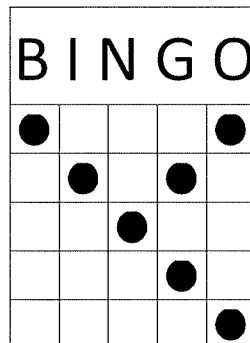

# 10PM Session- Friday & Saturday

PACKAGES SELL FOR \$14 AND INCLUDE ALL MAIN GAMES.  
 PROGRESSIVE GAMES 4 & 9 SOLD SEPERATELY

**GAME 1** \$2 PER CARD  
 BLUE BORDER (3 ON 1)  
 DOUBLE STAMPS-  
 ANY CORNER  
 PRIZE 70% OF SALES

**GAME 2** \$2 PER CARD  
 ORANGE BORDER (3 ON 1)  
 B & O BINGO  
 PRIZE 70% OF SALES

**GAME 3** \$2 PER CARD  
 GREEN BORDER (3 ON 1)  
 CRAZY PYRAMID-  
 ANY DIRECTION  
 PRIZE 70% OF SALES

**GAME 4** \$3 PER CARD  
 AQUA BORDER (3 ON 1)  
 PROGRESSIVE 'TIC TAC TOE' -AS SHOWN.  
 STARTS AT 35#S FOR \$100 AND  
 INCREASES ONE NUMBER EVERY OTHER  
 SESSION AND 25% OF SALES PER SESSION.  
 CONSOLATION 50% OF SALES

**GAME 5** \$2 PER CARD  
 YELLOW BORDER (3 ON 1)  
 DOUBLE V-  
 ANY DIRECTION  
 PRIZE 70% OF SALES

**GAME 6** \$2 PER CARD  
 PINK BORDER (3 ON 1)  
 DIAGONAL AND CORNERS-  
 EITHER DIRECTION  
 PRIZE 70% OF SALES