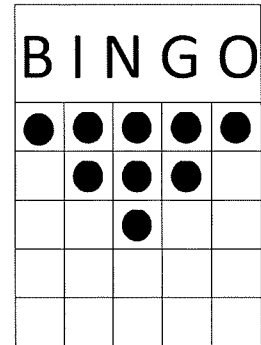

# 10PM Session- Friday & Saturday

PACKAGES SELL FOR \$14 AND INCLUDE ALL MAIN GAMES.  
 PROGRESSIVE GAMES 4 & 9 SOLD SEPERATELY

**GAME 1** \$2 PER CARD  
 BLUE BORDER (3 ON 1)  
 DOUBLE STAMPS-  
 ANY CORNER  
 PRIZE 70% OF SALES

**GAME 2** \$2 PER CARD  
 ORANGE BORDER (3 ON 1)  
 B & O BINGO  
 PRIZE 70% OF SALES

**GAME 3** \$2 PER CARD  
 GREEN BORDER (3 ON 1)  
 CRAZY PYRAMID-  
 ANY DIRECTION  
 PRIZE 70% OF SALES

**GAME 4** \$3 PER CARD  
 AQUA BORDER (3 ON 1)  
 PROGRESSIVE 'TIC TAC TOE' -AS SHOWN.  
 STARTS AT 35#S FOR \$100 AND  
 INCREASES ONE NUMBER EVERY OTHER  
 SESSION AND 25% OF SALES PER SESSION.  
 CONSOLATION 50% OF SALES

**GAME 5** \$2 PER CARD  
 YELLOW BORDER (3 ON 1)  
 DOUBLE V-  
 ANY DIRECTION  
 PRIZE 70% OF SALES

**GAME 6** \$2 PER CARD  
 PINK BORDER (3 ON 1)  
 DIAGONAL AND CORNERS-  
 EITHER DIRECTION  
 PRIZE 70% OF SALES