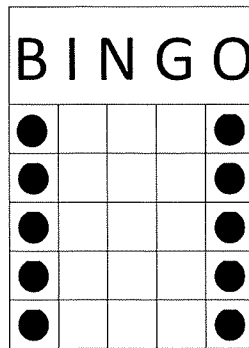

# 10PM Session- Friday & Saturday

PACKAGES SELL FOR \$14 AND INCLUDE ALL MAIN GAMES.  
 PROGRESSIVE GAMES 4 & 9 SOLD SEPERATELY

**GAME 1** \$2 PER CARD  
 BLUE BORDER (3 ON 1)  
 DOUBLE STAMPS-  
 ANY CORNER  
 PRIZE 70% OF SALES

**GAME 2** \$2 PER CARD  
 ORANGE BORDER (3 ON 1)  
 B & O BINGO  
 PRIZE 70% OF SALES

**GAME 3** \$2 PER CARD  
 GREEN BORDER (3 ON 1)  
 CRAZY PYRAMID-  
 ANY DIRECTION  
 PRIZE 70% OF SALES

**GAME 4** \$3 PER CARD  
 AQUA BORDER (3 ON 1)  
 PROGRESSIVE 'TIC TAC TOE' -AS SHOWN.  
 STARTS AT 35#S FOR \$100 AND  
 INCREASES ONE NUMBER EVERY OTHER  
 SESSION AND 25% OF SALES PER SESSION.  
 CONSOLATION 50% OF SALES

**GAME 5** \$2 PER CARD  
 YELLOW BORDER (3 ON 1)  
 DOUBLE V-  
 ANY DIRECTION  
 PRIZE 70% OF SALES

**GAME 6** \$2 PER CARD  
 PINK BORDER (3 ON 1)  
 DIAGONAL AND CORNERS-  
 EITHER DIRECTION  
 PRIZE 70% OF SALES